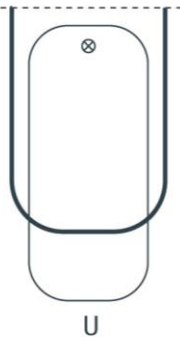

## Standard Sizes

**Straight track**

White

Silver

- 900mm M21SS01W M21SS01S
- 1800mm M21SS02W M21SS02S

RH

**Right hand curve track**

White

Silver

- 1800mm x 900mm M20BS05W M20BS05S

LH

**Left hand curve track**

White

Silver

- 1800mm x 900mm M20BS04W M20BS04S

**Curved track**

White

Silver

- 900mm X 900mm M20BS01W M20BS01S
- 1200mm x 1200mm M20BS07W M20BS07S

## Special Sizes

These tracks are made to order. Prices are supplied after dimensions are provided:

U

Radius Bend  
Corner Unit

3 Sided  
Corner Unit

Oval

(Minimum 800mm)

Please enquire directly for special sizes, specific measurements and bends. Contact [sales@tetral.co.nz](mailto:sales@tetral.co.nz). Components are available on request, such as rods and glides. Non standard colours can be done on request in addition to bright silver/ chrome.