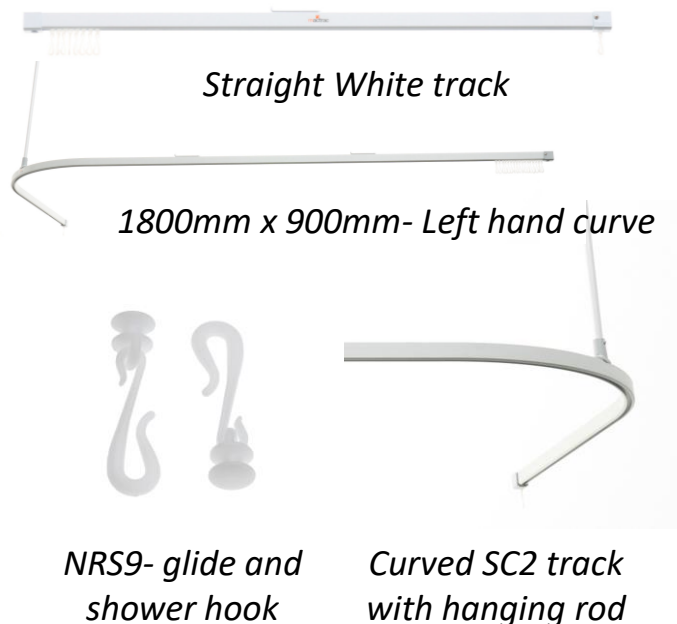

Regular colours available (*custom colours on request only*):

Artic White

Anodised Silver

Standard sizes come with:

- Stainless steel fixing screws
- Nylon ring glide with acetyl hooks (NRS9)
- 2 x wall brackets
- 2 x hanger hooks
- 1 x 600mm ceiling hanging rod

Track profile:

Mactrac Pro  
(SC2)

Straight White track

1800mm x 900mm- Left hand curve

NRS9- glide and shower hook

Curved SC2 track with hanging rod