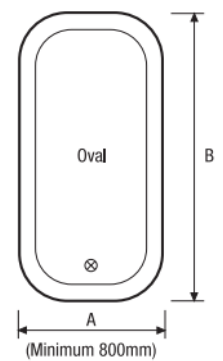

## Standard Sizes

**Straight track**

White

Silver

- 900mm M21SS01W M21SS01S
- 1800mm M21SS02W M21SS02S

RH

**Right hand curve track**

White

Silver

- 1800mm x 900mm M20BS05W M20BS05S

LH

**Left hand curve track**

White

Silver

- 1800mm x 900mm M20BS04W M20BS04S

**Curved track**

## Special Sizes

These tracks are made to order. Prices are supplied after dimensions are provided:

U

Radius Bend  
Corner Unit

3 Sided  
Corner Unit

Oval

(Minimum 800mm)

Please enquire directly for special sizes, specific measurements and bends. Contact [sales@tetral.co.nz](mailto:sales@tetral.co.nz). Components are available on request, such as rods and glides. Non standard colours can be done on request in addition to bright silver/ chrome.

## Designs & sizes: