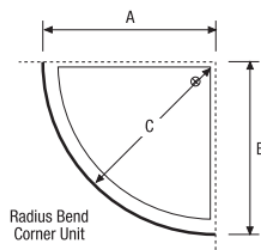

## Standard Sizes

**Straight track**

White

Silver

- 900mm M21SS01W M21SS01S
- 1800mm M21SS02W M21SS02S

RH

**Right hand curve track**

White

Silver

- 1800mm x 900mm M20BS05W M20BS05S

LH

**Left hand curve track**

White

Silver

- 1800mm x 900mm M20BS04W M20BS04S

**Curved track**

White

Silver

- 900mm X 900mm M20BS01W M20BS01S
- 1200mm x 1200mm M20BS07W M20BS07S

## Special Sizes

These tracks are made to order. Prices are supplied after dimensions are provided:

U

Radius Bend  
Corner Unit

3 Sided  
Corner Unit

Oval

(Minimum 800mm)

Please enquire directly for special sizes, specific measurements and bends. Contact [sales@tetral.co.nz](mailto:sales@tetral.co.nz). Components are available on request, such as rods and glides. Non standard colours can be done on request in addition to bright silver/ chrome.