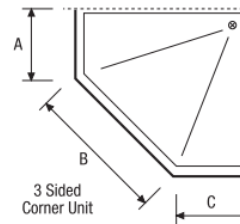

## Special Sizes

These tracks are made to order. Prices are supplied after dimensions are provided:

U

Radius Bend  
Corner Unit

3 Sided  
Corner Unit

Oval

(Minimum 800mm)

Please enquire directly for special sizes, specific measurements and bends. Contact [sales@tetral.co.nz](mailto:sales@tetral.co.nz). Components are available on request, such as rods and glides. Non standard colours can be done on request in addition to bright silver/ chrome.

### White

1800mm D X 1200mm W- M25SCWC1812  
2000mm D X 1200mm W- M25SCWC2012  
2000mm D X 2400mm W- M25SCWC2024  
2000mm D X 2700mm W - M25SCWC2027